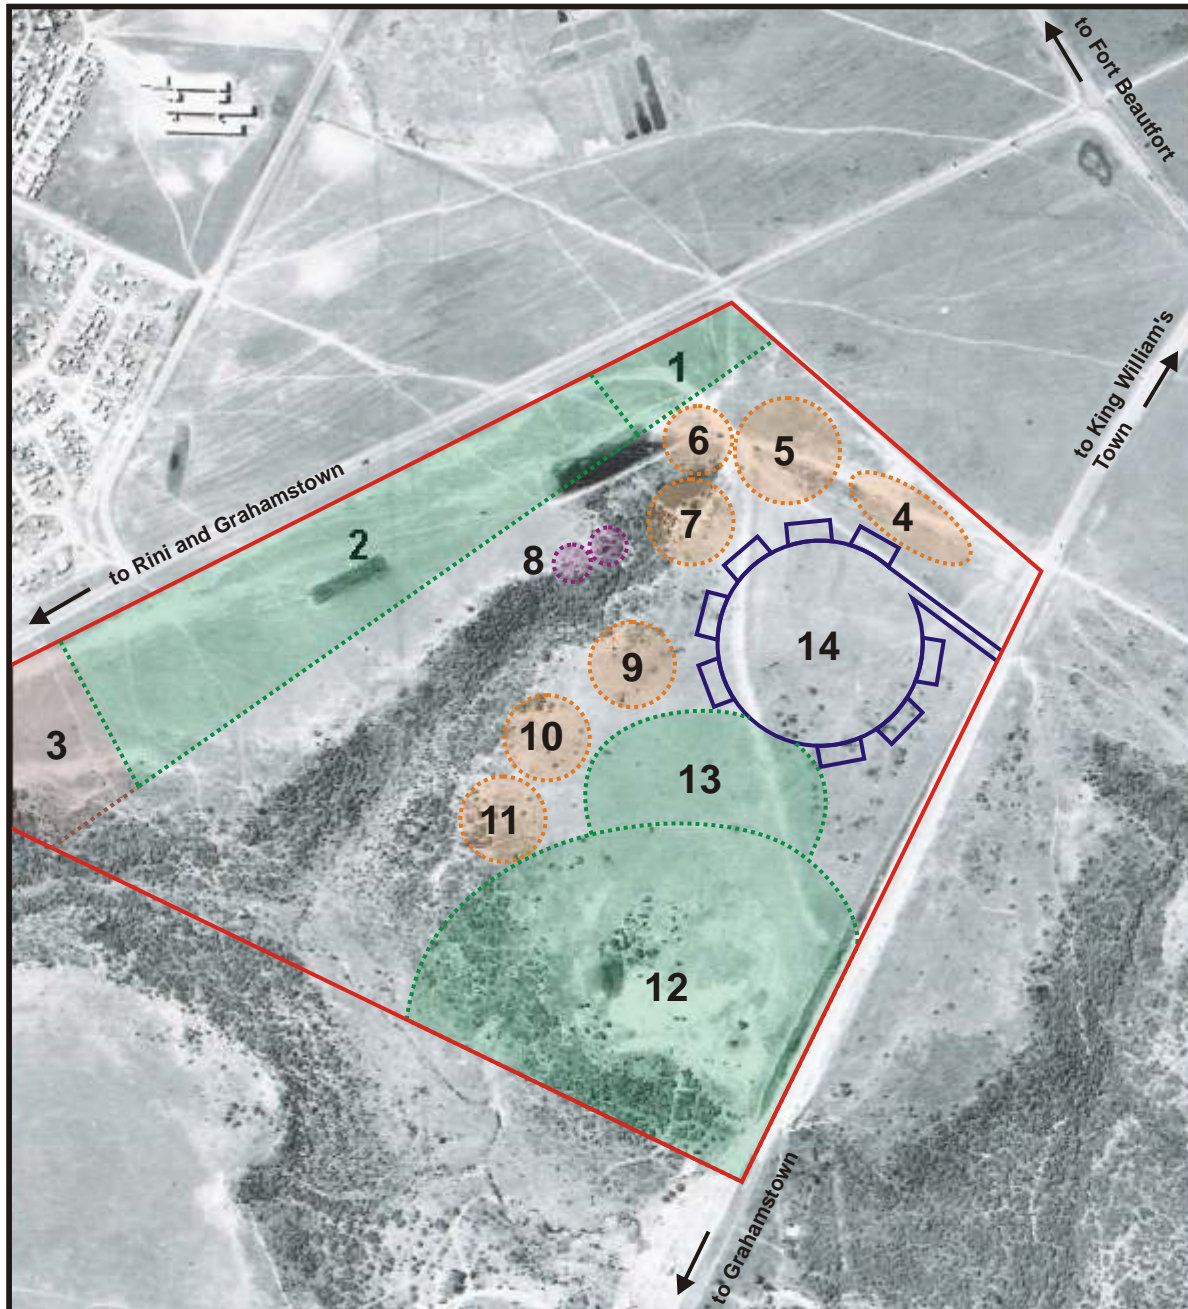

# MAKANA GOAT VILLAGE CO-OP

## Site map

- 1 Nursery retail area
- 2 Nursery growing area
- 3 Compost area
- 4 Computer Centre
- 5 Shop
- 6 Office
- 7 Restaurant / Conference Centre
- 8 Traditional healers boma
- 9 Craft: Leather
- 10 Craft: Mohair
- 11 Craft: Fabric
- 12 Goat Pen
- 13 Goat cheese production facility
- 14 Parking area surrounded by fresh produce stalls